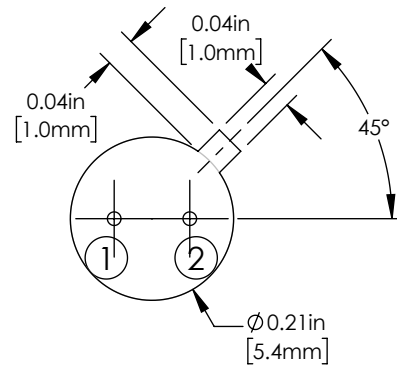

Item
LED375L
LED385L
LED395L
LED405L
LED430L
LED450L
LED490L
LED505L
LED525L
LED555L
LED570L
LED645L
LED870L
LED930L
LED970L
LED1050L
LED1070L
LED1085L
LED1200L
LED1300L
LED1450L
LED1550L
LED1600L

Rear View

PIN OUT

FOR INFORMATION ONLY
NOT FOR MANUFACTURING PURPOSES

DRAWING PROJECTION			THORLABS www.thorlabs.com	
NAME	DATE	Unmounted LED with Glass Lens, TO-18		
DRAWN	YH	06/APR/18	MATERIAL	
APPROVAL	ZH	06/APR/18	NA	
COPYRIGHT © 2018 BY THORLABS				
VALUES IN PARENTHESIS ARE CALCULATED AND MAY CONTAIN ROUND OFF ERRORS				
ITEM #	SEE LIST	APPROX WEIGHT		REV
		1g		A