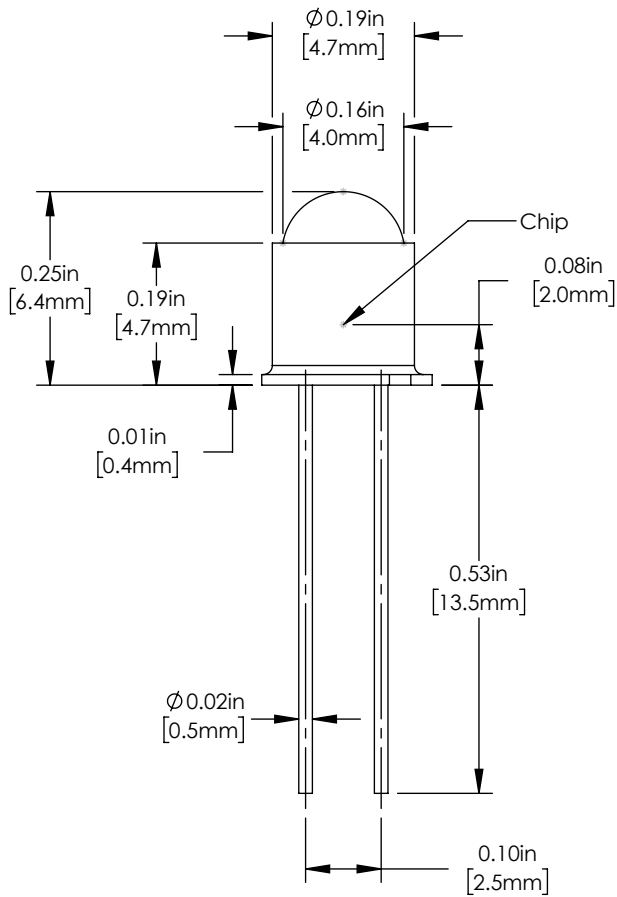

Item
LED375L
LED385L
LED395L
LED405L
LED430L
LED450L
LED490L
LED505L
LED525L
LED555L
LED570L
LED645L
LED870L
LED930L
LED970L
LED1050L
LED1070L
LED1085L
LED1200L
LED1300L
LED1450L
LED1550L
LED1600L

Rear View

PIN OUT

FOR INFORMATION ONLY
NOT FOR MANUFACTURING PURPOSES

DRAWING PROJECTION			THORLABS www.thorlabs.com	
NAME	DATE	Unmounted LED with Glass Lens, TO-18		
DRAWN	YH	06/APR/18	MATERIAL	
APPROVAL	ZH	06/APR/18	NA	
COPYRIGHT © 2018 BY THORLABS				
VALUES IN PARENTHESIS ARE CALCULATED AND MAY CONTAIN ROUND OFF ERRORS				
ITEM #	SEE LIST	APPROX WEIGHT		REV
		1g		A