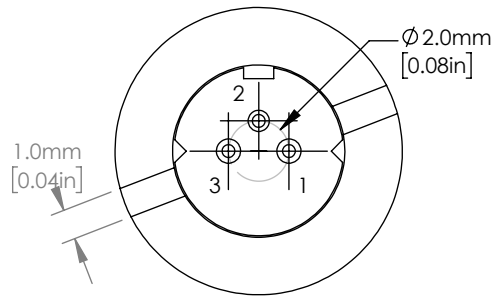

Bottom View

Pin Diagram

FOR INFORMATION ONLY  
NOT FOR MANUFACTURING PURPOSES

DRAWING PROJECTION					<b>THORLABS</b> www.thorlabs.com	
	NAME	DATE	532nm, 40mW, DPSS Laser			
DRAWN	YH	30/MAR/17	MATERIAL			
APPROVAL	MM	30/MAR/17	N/A		REV B	
COPYRIGHT © 2017 BY THORLABS VALUES IN PARENTHESES ARE CALCULATED AND MAY CONTAIN ROUND OFF ERRORS						
ITEM #			DJ532-40		APPROX WEIGHT	
					3.2g	