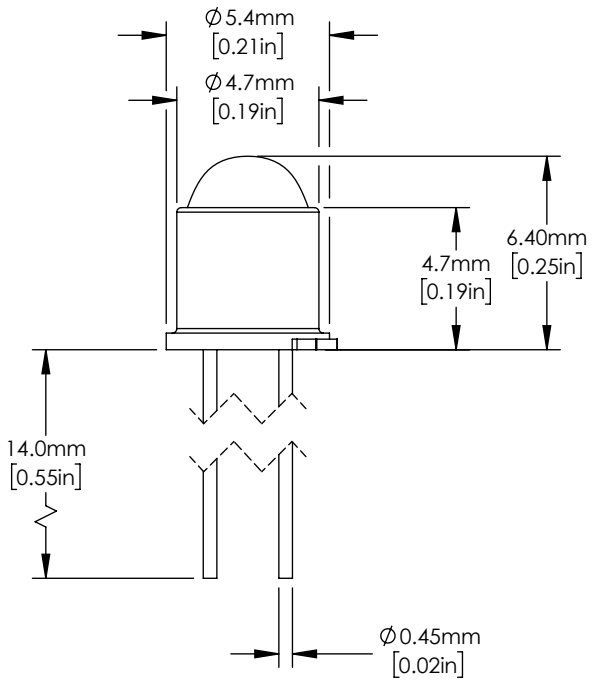

REAR VIEW

FOR INFORMATION ONLY
 NOT FOR MANUFACTURING PURPOSES

DRAWING PROJECTION			THORLABS www.thorlabs.com UNMOUNTED 545 nm LED WITH GLASS LENS	
NAME	DATE			
DRAWN	Hit.	14/JUL/20	MATERIAL	
APPROVAL	Mvs	14/JUL/20	N/A	
COPYRIGHT © 2020 BY THORLABS VALUES IN PARENTHESIS ARE CALCULATED AND MAY CONTAIN ROUND OFF ERRORS			ITEM #	APPROX WEIGHT
			LED545L	1g
			REV	A