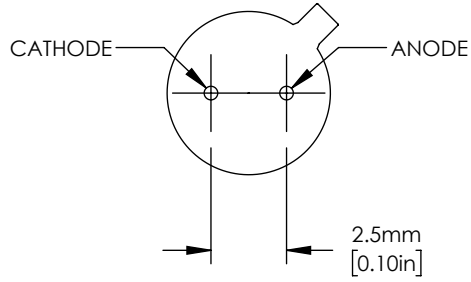

REAR VIEW

FOR INFORMATION ONLY
 NOT FOR MANUFACTURING PURPOSES

DRAWING PROJECTION			THORLABS www.thorlabs.com UNMOUNTED 545 nm LED WITH GLASS LENS	
NAME	DATE			
DRAWN	Hit.	14/JUL/20	MATERIAL	
APPROVAL	Mvs	14/JUL/20	N/A	
COPYRIGHT © 2020 BY THORLABS VALUES IN PARENTHESIS ARE CALCULATED AND MAY CONTAIN ROUND OFF ERRORS			ITEM #	APPROX WEIGHT
			LED545L	1g
			REV	A