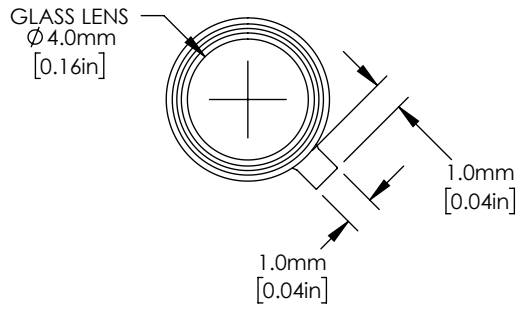

REAR VIEW

FOR INFORMATION ONLY
 NOT FOR MANUFACTURING PURPOSES

DRAWING PROJECTION			THORLABS www.thorlabs.com UNMOUNTED 545 nm LED WITH GLASS LENS	
NAME	DATE			
DRAWN	Hit.	14/JUL/20	MATERIAL	
APPROVAL	Mvs	14/JUL/20	N/A	
COPYRIGHT © 2020 BY THORLABS VALUES IN PARENTHESIS ARE CALCULATED AND MAY CONTAIN ROUND OFF ERRORS			ITEM #	APPROX WEIGHT
			LED545L	1g
			REV	A