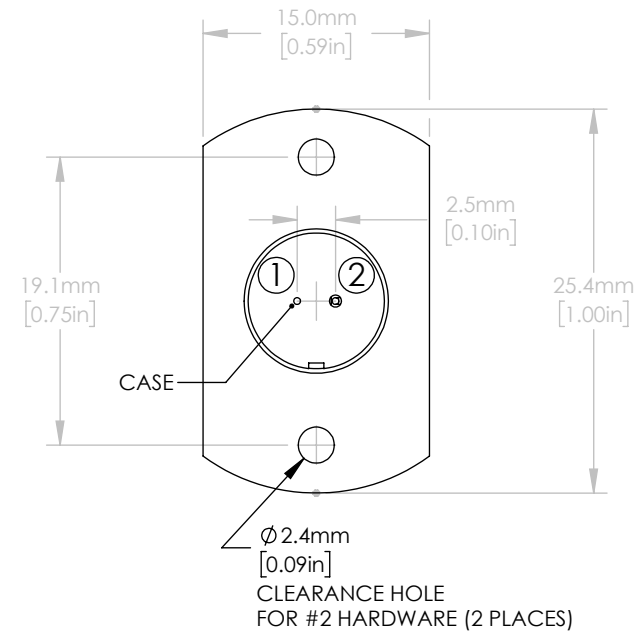

# Pin Code Reverse G

FOR INFORMATION ONLY  
NOT FOR MANUFACTURING PURPOSES

DRAWING PROJECTION			<b>THORLABS</b> www.thorlabs.com	
	NAME	DATE	PIGTAILED LED, 590nm	
DRAWN	JW	12/DEC/18	MATERIAL	
APPROVAL	YH	12/DEC/18	NA	REV A
COPYRIGHT © 2018 BY THORLABS			ITEM #	APPROX WEIGHT
VALUES IN PARENTHESIS ARE CALCULATED AND MAY CONTAIN ROUND OFF ERRORS			EP590S04	25g