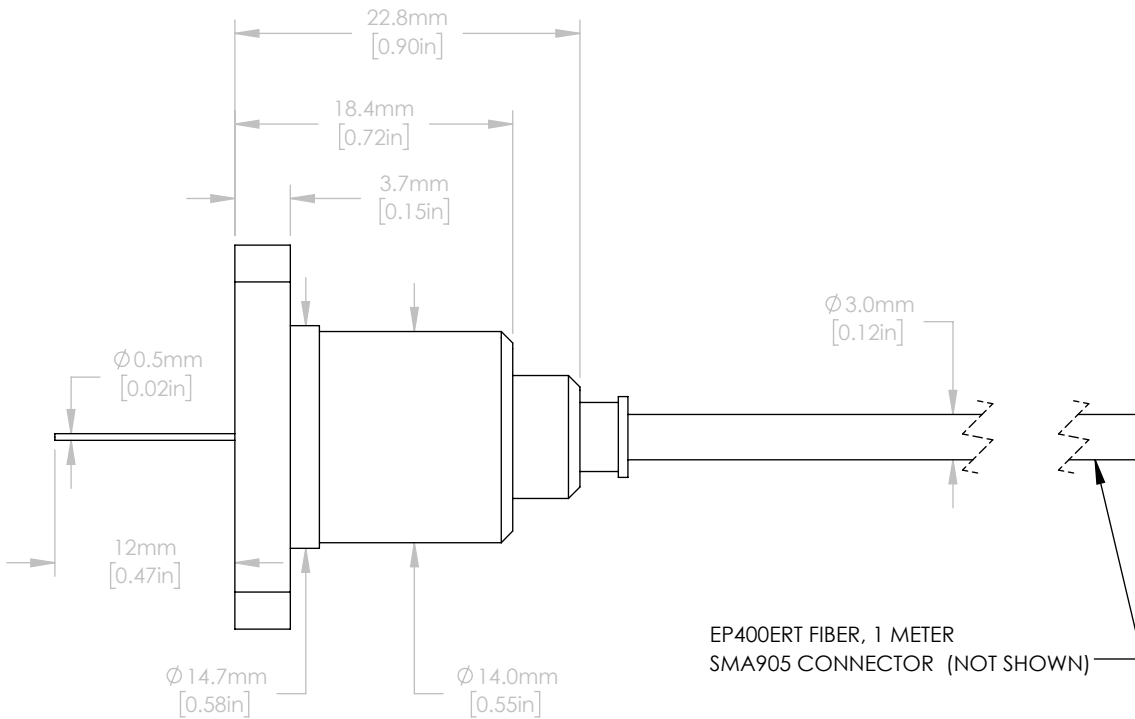

# Pin Code Reverse G

FOR INFORMATION ONLY  
NOT FOR MANUFACTURING PURPOSES

DRAWING PROJECTION			<b>THORLABS</b> www.thorlabs.com	
	NAME	DATE	PIGTAILED LED, 590nm	
DRAWN	JW	12/DEC/18	MATERIAL	
APPROVAL	YH	12/DEC/18	NA	REV A
COPYRIGHT © 2018 BY THORLABS			ITEM #	APPROX WEIGHT
VALUES IN PARENTHESIS ARE CALCULATED AND MAY CONTAIN ROUND OFF ERRORS			EP590S04	25g