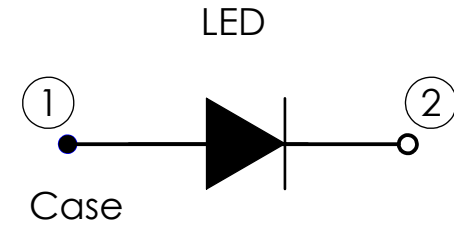

# Pin Code Reverse G

FOR INFORMATION ONLY  
NOT FOR MANUFACTURING PURPOSES

DRAWING PROJECTION			<b>THORLABS</b> www.thorlabs.com	
	NAME	DATE	PIGTAILED LED, 590nm	
DRAWN	JW	12/DEC/18	MATERIAL	
APPROVAL	YH	12/DEC/18	NA	REV A
COPYRIGHT © 2018 BY THORLABS			ITEM #	APPROX WEIGHT
VALUES IN PARENTHESIS ARE CALCULATED AND MAY CONTAIN ROUND OFF ERRORS			EP590S04	25g