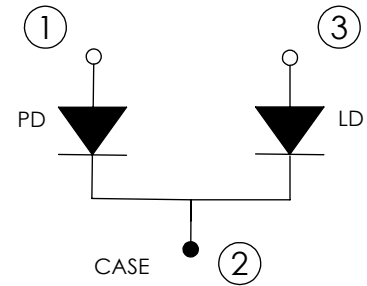

### Rear View

### PIN Code B

FOR INFORMATION ONLY  
NOT FOR MANUFACTURING PURPOSES

DRAWING PROJECTION			 <a href="http://www.thorlabs.com">www.thorlabs.com</a>		
	NAME	DATE			
DRAWN	RS	11/MAR/15	L405P20 LASER DIODE		
APPROVAL	YH	11/MAR/15	MATERIAL	N/A	REV A
COPYRIGHT © 2015 BY THORLABS VALUES IN PARENTHESIS ARE CALCULATED AND MAY CONTAIN ROUND OFF ERRORS			ITEM #	L405P20	APPROX WEIGHT 0.30g