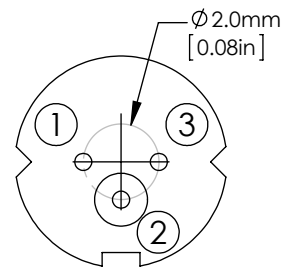

### Rear View

### PIN Code B

FOR INFORMATION ONLY  
NOT FOR MANUFACTURING PURPOSES

DRAWING PROJECTION			 <a href="http://www.thorlabs.com">www.thorlabs.com</a>		
	NAME	DATE			
DRAWN	RS	11/MAR/15	L405P20 LASER DIODE		
APPROVAL	YH	11/MAR/15	MATERIAL	N/A	REV A
COPYRIGHT © 2015 BY THORLABS VALUES IN PARENTHESIS ARE CALCULATED AND MAY CONTAIN ROUND OFF ERRORS			ITEM #	L405P20	APPROX WEIGHT 0.30g