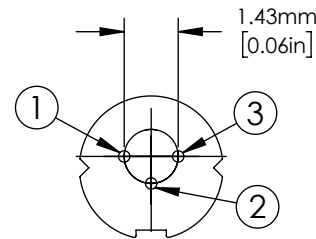

### Rear View

### PIN Code G

FOR INFORMATION ONLY  
NOT FOR MANUFACTURING PURPOSES

DRAWING PROJECTION					<b>THORLABS</b> www.thorlabs.com	
	NAME	DATE	405 nm Laser Diode, 35 mW			
DRAWN	YH	06/FEB/19	MATERIAL		REV	
APPROVAL	MM	07/FEB/19	NA		A	
COPYRIGHT © 2019 BY THORLABS			ITEM #	APPROX WEIGHT		
VALUES IN PARENTHESIS ARE CALCULATED AND MAY CONTAIN ROUND OFF ERRORS			L405G2	0.3 g		