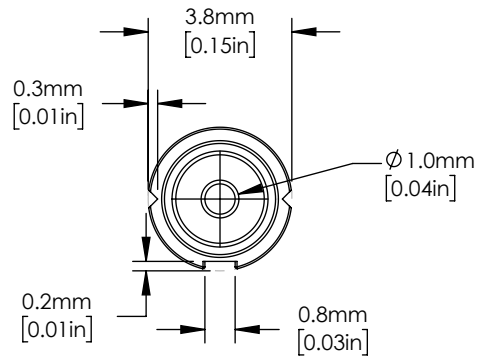

### Rear View

### PIN Code G

FOR INFORMATION ONLY  
NOT FOR MANUFACTURING PURPOSES

DRAWING PROJECTION					<b>THORLABS</b> www.thorlabs.com	
	NAME	DATE	405 nm Laser Diode, 35 mW			
DRAWN	YH	06/FEB/19	MATERIAL		REV	
APPROVAL	MM	07/FEB/19	NA		A	
COPYRIGHT © 2019 BY THORLABS			ITEM #	APPROX WEIGHT		
VALUES IN PARENTHESIS ARE CALCULATED AND MAY CONTAIN ROUND OFF ERRORS			L405G2	0.3 g		