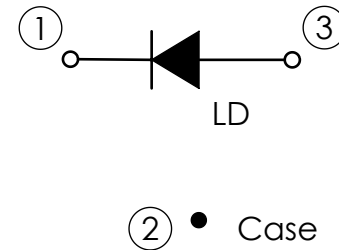

### Rear View

### PIN Code G

FOR INFORMATION ONLY  
NOT FOR MANUFACTURING PURPOSES

DRAWING PROJECTION					<b>THORLABS</b> www.thorlabs.com	
	NAME	DATE	405 nm Laser Diode, 35 mW			
DRAWN	YH	06/FEB/19	MATERIAL		REV	
APPROVAL	MM	07/FEB/19	NA		A	
COPYRIGHT © 2019 BY THORLABS			ITEM #	APPROX WEIGHT		
VALUES IN PARENTHESIS ARE CALCULATED AND MAY CONTAIN ROUND OFF ERRORS			L405G2	0.3 g		