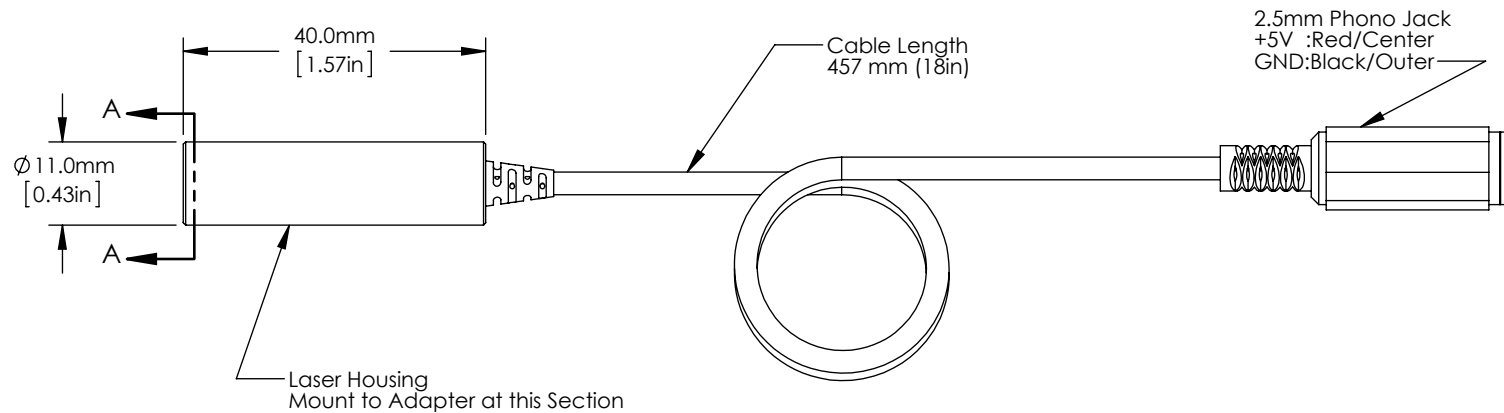

Part Number
CPS405
CPS450
CPS520
CPS808A
CPS830
CPS850
CPS980

Ø 4.5mm
[0.18in]
Clear Aperture

SECTION A-A
SCALE 2 : 1

FOR INFORMATION ONLY
NOT FOR MANUFACTURING PURPOSES

DRAWING PROJECTION

	NAME	DATE
DRAWN	YH	28/MAR/14
APPROVAL	MY	28/MAR/14