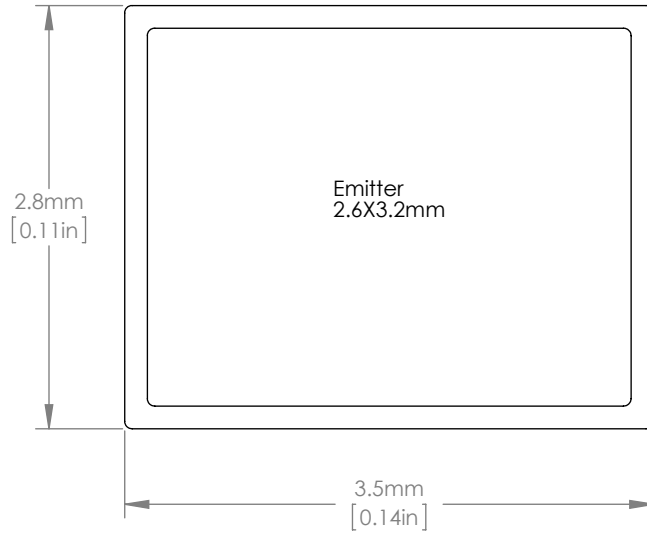

Item	Color Temperature
LEDSW30	3000K
LEDSW40	4000K
LEDSW50	5000K

FRONT VIEW

REAR VIEW

SIDE VIEW

FOR INFORMATION ONLY
NOT FOR MANUFACTURING PURPOSES

DRAWING PROJECTION			THORLABS www.thorlabs.com	
NAME	DATE	LED, White, SMD		
DRAWN	YH	23/SEP/16	REV A	
APPROVAL	AY	23/SEP/16	MATERIAL	NA
COPYRIGHT © 2016 BY THORLABS			ITEM #	APPROX WEIGHT
VALUES IN PARENTHESIS ARE CALCULATED AND MAY CONTAIN ROUND OFF ERRORS			SEE TABLE	0.1 kg