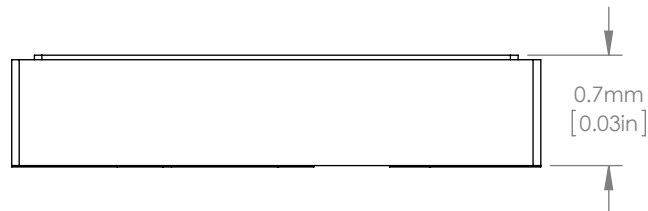

Item	Color Temperature
LEDSW30	3000K
LEDSW40	4000K
LEDSW50	5000K

FRONT VIEW

REAR VIEW

SIDE VIEW

FOR INFORMATION ONLY
NOT FOR MANUFACTURING PURPOSES

DRAWING PROJECTION			THORLABS www.thorlabs.com	
NAME	DATE	LED, White, SMD		
DRAWN	YH	23/SEP/16	REV A	
APPROVAL	AY	23/SEP/16	MATERIAL	NA
COPYRIGHT © 2016 BY THORLABS			ITEM #	APPROX WEIGHT
VALUES IN PARENTHESIS ARE CALCULATED AND MAY CONTAIN ROUND OFF ERRORS			SEE TABLE	0.1 kg