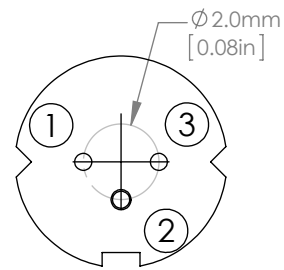

Rear View

PIN Code A

FOR INFORMATION ONLY
NOT FOR MANUFACTURING PURPOSES

DRAWING PROJECTION			 www.thorlabs.com		
	NAME	DATE			
DRAWN	YH	13/MAY/14	HL63142DG LASER DIODE		
APPROVAL	AY	13/MAY/14	MATERIAL	N/A	REV A
COPYRIGHT © 2014 BY THORLABS VALUES IN PARENTHESIS ARE CALCULATED AND MAY CONTAIN ROUND OFF ERRORS			ITEM #	APPROX WEIGHT	
			HL63142DG	0.30g	