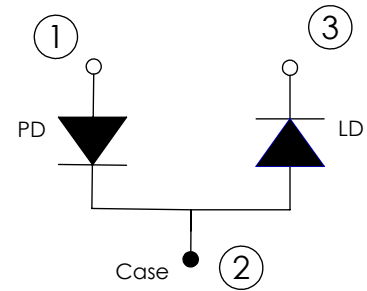

Rear View

PIN Code A

FOR INFORMATION ONLY
NOT FOR MANUFACTURING PURPOSES

DRAWING PROJECTION			 www.thorlabs.com		
	NAME	DATE			
DRAWN	YH	13/MAY/14	HL63142DG LASER DIODE		
APPROVAL	AY	13/MAY/14	MATERIAL	N/A	REV A
COPYRIGHT © 2014 BY THORLABS VALUES IN PARENTHESIS ARE CALCULATED AND MAY CONTAIN ROUND OFF ERRORS			ITEM #	APPROX WEIGHT	
			HL63142DG	0.30g	