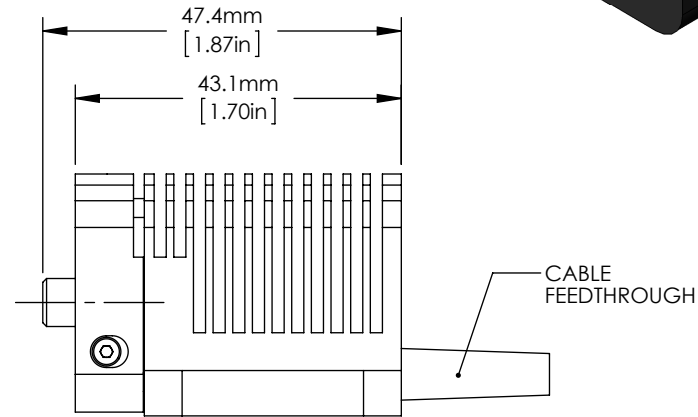

WARNING

UV LEDs

UV emitted from this product. Avoid eye and skin exposure to unshielded products.

VIS LEDs

Possibly hazardous optical radiation emitted from this product. Do not look at operating lamp. Eye injury may result.