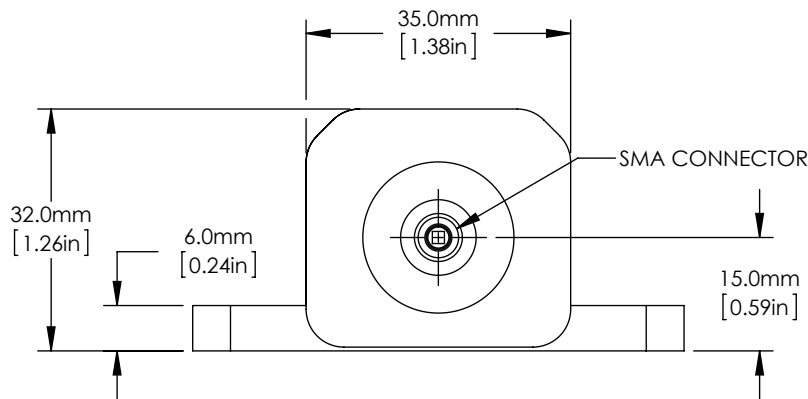

Item #	Color	Dominant Wavelength	Minimum Power LED Output *	Typical Power LED Output *	Test Current for Typical LED Power	Maximum Current (CW)	Forward Voltage	Bandwidth (FWHM)	Typical Lifetime
M470F3	Blue	470 nm	17.2 mW	21.8 mW	1000 mA	1000 mA	3.1 V	20 nm	>50 000 h

* for MM Fiber with 400 μm core diameter, 0.39 NA (FT400EMT)

FOR INFORMATION ONLY
NOT FOR MANUFACTURING PURPOSES

DRAWING PROJECTION

	NAME	DATE
DRAWN	Hit.	24/FEB/16
APPROVAL	KB	24/FEB/16

COPYRIGHT © 2016 BY THORLABS