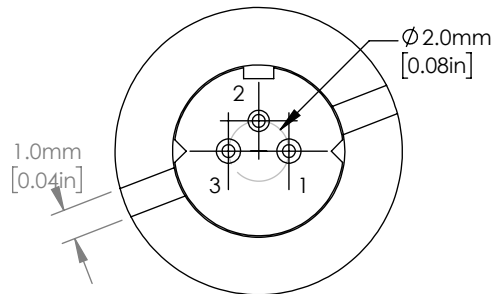

Bottom View

Pin Diagram

FOR INFORMATION ONLY  
NOT FOR MANUFACTURING PURPOSES

DRAWING PROJECTION					<b>THORLABS</b> www.thorlabs.com	
	NAME	DATE	532nm, 10mW, DPSS Laser			
DRAWN	YH	30/MAR/17	MATERIAL			
APPROVAL	MM	30/MAR/17	N/A		REV B	
COPYRIGHT © 2017 BY THORLABS VALUES IN PARENTHESES ARE CALCULATED AND MAY CONTAIN ROUND OFF ERRORS						
ITEM #			APPROX WEIGHT			
DJ532-10			3.2g			