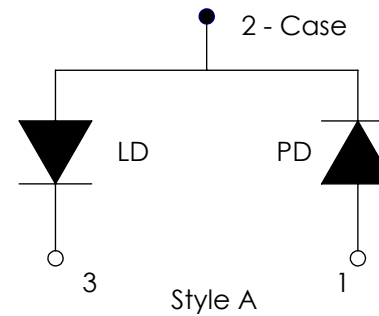

Bottom View

Pin Diagram

FOR INFORMATION ONLY  
NOT FOR MANUFACTURING PURPOSES

DRAWING PROJECTION					<b>THORLABS</b> www.thorlabs.com	
	NAME	DATE	532nm, 10mW, DPSS Laser			
DRAWN	YH	30/MAR/17	MATERIAL			
APPROVAL	MM	30/MAR/17	N/A		REV B	
COPYRIGHT © 2017 BY THORLABS VALUES IN PARENTHESES ARE CALCULATED AND MAY CONTAIN ROUND OFF ERRORS						
ITEM #			APPROX WEIGHT			
DJ532-10			3.2g			